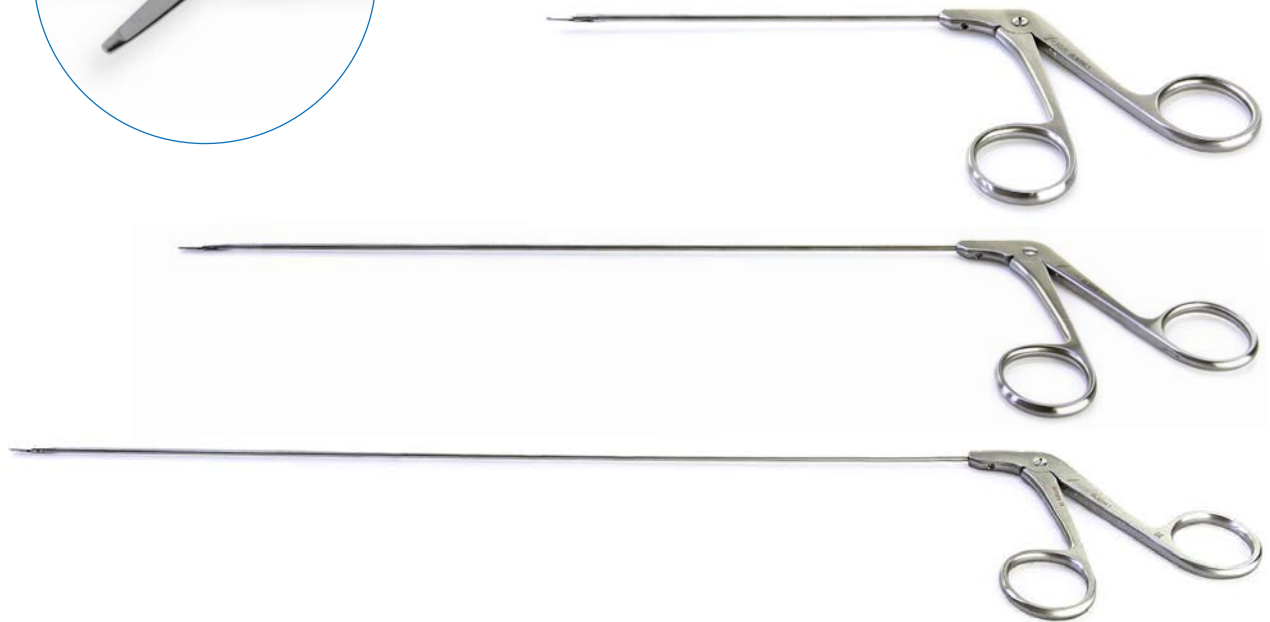

IN-SITU VENOUS VALVE SCISSORS

| SKU | Blade Type | Tips Type | Alloy | Total Length |
|----------|--|-----------|-----------------|---------------|
| SL8200.1 | Straight | Blunt | Stainless Steel | 4" (10cm) |
| SL8202.1 | Straight | Blunt | Stainless Steel | 9" (23cm) |
| SL8204.1 | Straight | Blunt | Stainless Steel | 12" (30cm) |
| SL8206.1 | Curved to the contour of the left thigh | Blunt | Stainless Steel | 12" (30cm) |
| SL8208.1 | Curved to the contour of the right thigh | Blunt | Stainless Steel | 12" (30cm) |